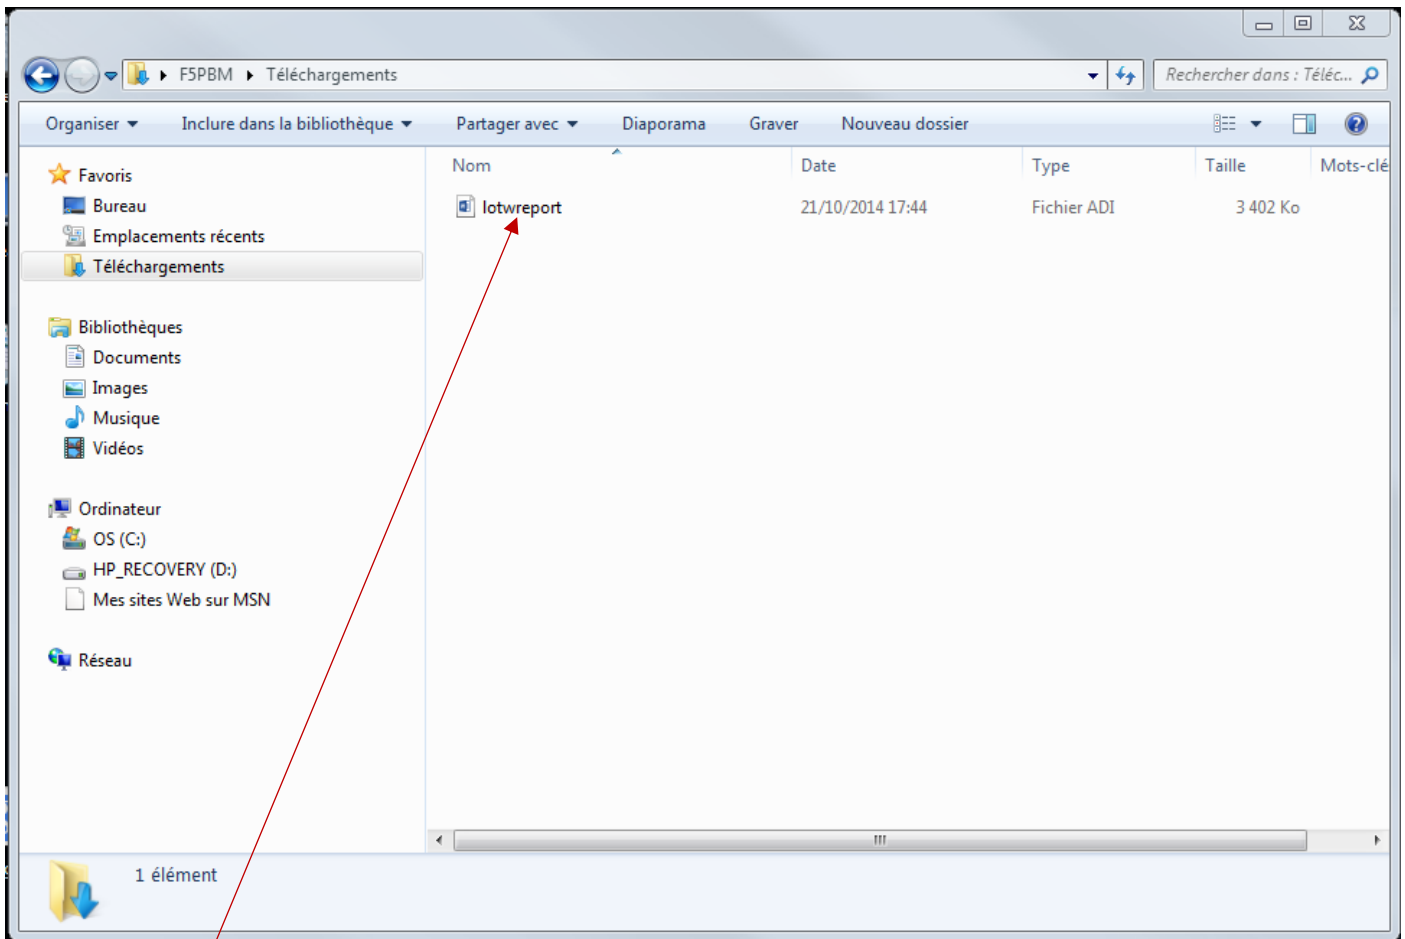

Le fichier **lotwreport** située dans Téléchargements sera ensuite importé dans votre carnet de trafic Logger32

Comment insérer le fichier lotwreport dans Logger32

Double clic sur l'icône **Logger32**