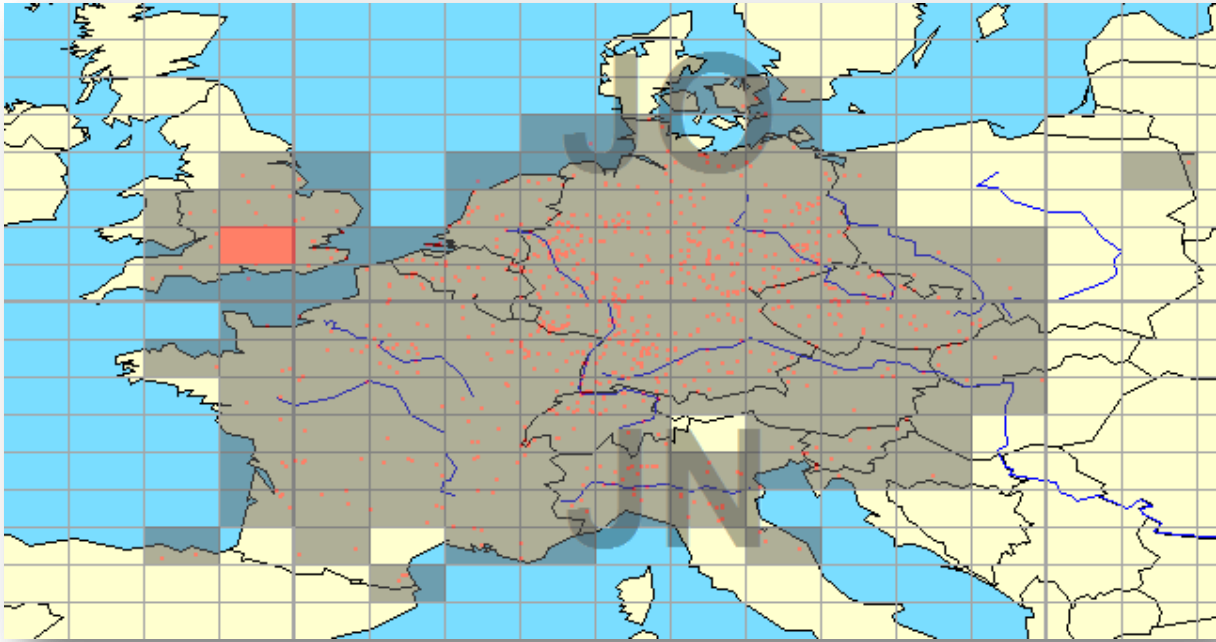

IARU VHF 2014

TM9A

JN390C

The Team :

Claimed score

BANDE	QSO	DBL	LOC	POINTS	MOY	PTS	MOY	DIS
144	858	2	113	329952	384.6	385.9		
TOTAL	858	2	113	329952	384.6	385.9		

SCORE FINAL : 329 952

SCORE LIMITE : 350 000

QSO map

Statistics

QSO azimuth

QSO over time

Top 10 QSO:	QSO / 100km	QSO / Locator	Country QSO
EU4AG 1256 km KO13VQ	000-100 km : 55	JO31: 52 (6%)	DL: 437 (50.8%)
EE2R 1061 km IN83FD	100-200 km : 118	JN48: 37 (4.3%)	F: 146 (17%)
EA2EFB/P 1000 km IN83QF	200-300 km : 140	JO50: 34 (4%)	OK: 59 (6.9%)
HG6Z 943 km JN97WV	300-400 km : 172	JO51: 32 (3.7%)	I: 46 (5.3%)
SP9ZHR 862 km JO90MH	400-500 km : 119	JO61: 31 (3.6%)	PA: 34 (4%)
F5ICN 852 km JN03BF	500-600 km : 112	JN49: 29 (3.4%)	G: 34 (4%)
SP9KDA 849 km JO91IB	600-700 km : 86	JN39: 25 (2.9%)	HB: 32 (3.7%)
9A7W 847 km JN85LI	700-800 km : 42	JO30: 25 (2.9%)	ON: 19 (2.2%)
9A1N 847 km JN85LI	800-900 km : 12	JN38: 23 (2.7%)	OE: 13 (1.5%)
OM3CPF 840 km JN98HL	900-1000 km : 1	JN37: 21 (2.4%)	S5: 11 (1.3%)
	+1000 km : 3	JO40: 21 (2.4%)	OM: 9 (1%)
		JN47: 19 (2.2%)	SP: 7 (0.8%)
		JO62: 18 (2.1%)	OZ: 3 (0.3%)
		JO70: 16 (1.9%)	9A: 3 (0.3%)
		JO60: 15 (1.7%)	EA: 2 (0.2%)
		JN18: 15 (1.7%)	SM: 2 (0.2%)
		JN79: 14 (1.6%)	LX: 1 (0.1%)
		JN45: 14 (1.6%)	EU: 1 (0.1%)
		JO41: 14 (1.6%)	HA: 1 (0.1%)
		JN58: 13 (1.5%)	
		JN59: 13 (1.5%)	
		JO10: 13 (1.5%)	
		JO32: 12 (1.4%)	
		JN54: 11 (1.3%)	
		JO53: 11 (1.3%)	
		JO20: 11 (1.3%)	
		JO42: 11 (1.3%)	
		JO22: 10 (1.2%)	
		JN36: 10 (1.2%)	
		JO52: 10 (1.2%)	
		JN69: 10 (1.2%)	
		JN68: 9 (1%)	
		JN88: 9 (1%)	
		JO11: 9 (1%)	
		JO01: 8 (0.9%)	
		JO21: 8 (0.9%)	
		JN89: 8 (0.9%)	
		JO43: 7 (0.8%)	