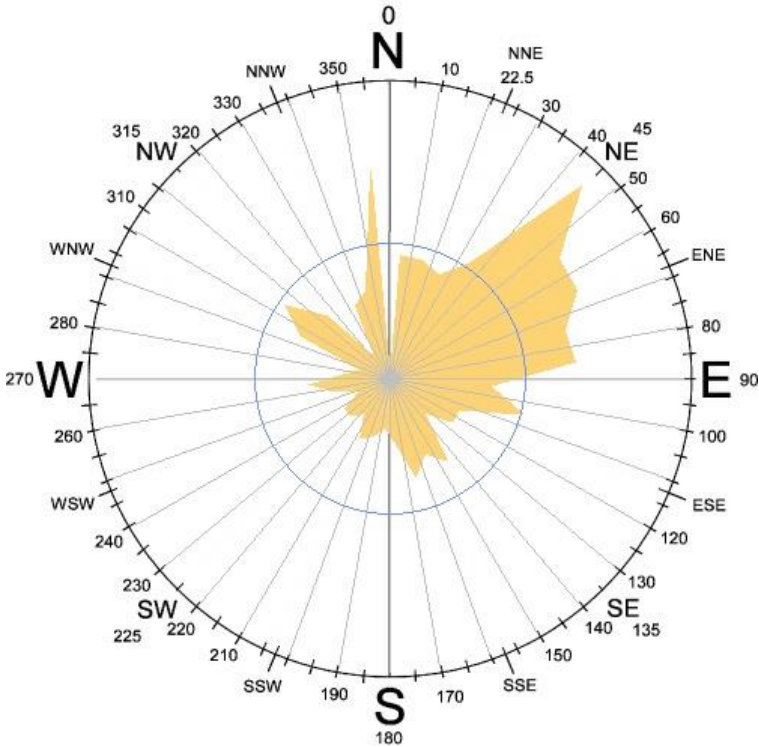

IARU VHF 2014

TM9A

JN390C

The Team :

Claimed score

BANDE	QSO	DBL	LOC	POINTS	MOY	PTS	MOY	DIS
144	858	2	113	329952	384.6	385.9		
TOTAL	858	2	113	329952	384.6	385.9		

SCORE FINAL : 329 952

SCORE LIMITE : 350 000

QSO map

Statistics

QSO azimuth

QSO over time

Top 10 QSO:	QSO / 100km	QSO / Locator	Country QSO
EU4AG 1256 km KO13VQ	000-100 km : 55	JO31: 52 (6%)	DL: 437 (50.8%)
EE2R 1061 km IN83FD	100-200 km : 118	JN48: 37 (4.3%)	F: 146 (17%)
EA2EFB/P 1000 km IN83QF	200-300 km : 140	JO50: 34 (4%)	OK: 59 (6.9%)
HG6Z 943 km JN97WV	300-400 km : 172	JO51: 32 (3.7%)	I: 46 (5.3%)
SP9ZHR 862 km JO90MH	400-500 km : 119	JO61: 31 (3.6%)	PA: 34 (4%)
F5ICN 852 km JN03BF	500-600 km : 112	JN49: 29 (3.4%)	G: 34 (4%)
SP9KDA 849 km JO91IB	600-700 km : 86	JN39: 25 (2.9%)	HB: 32 (3.7%)
9A7W 847 km JN85LI	700-800 km : 42	JO30: 25 (2.9%)	ON: 19 (2.2%)
9A1N 847 km JN85LI	800-900 km : 12	JN38: 23 (2.7%)	OE: 13 (1.5%)
OM3CPF 840 km JN98HL	900-1000 km : 1	JN37: 21 (2.4%)	S5: 11 (1.3%)
	+1000 km : 3	JO40: 21 (2.4%)	OM: 9 (1%)
		JN47: 19 (2.2%)	SP: 7 (0.8%)
		JO62: 18 (2.1%)	OZ: 3 (0.3%)
		JO70: 16 (1.9%)	9A: 3 (0.3%)
		JO60: 15 (1.7%)	EA: 2 (0.2%)
		JN18: 15 (1.7%)	SM: 2 (0.2%)
		JN79: 14 (1.6%)	LX: 1 (0.1%)
		JN45: 14 (1.6%)	EU: 1 (0.1%)
		JO41: 14 (1.6%)	HA: 1 (0.1%)
		JN58: 13 (1.5%)	
		JN59: 13 (1.5%)	
		JO10: 13 (1.5%)	
		JO32: 12 (1.4%)	
		JN54: 11 (1.3%)	
		JO53: 11 (1.3%)	
		JO20: 11 (1.3%)	
		JO42: 11 (1.3%)	
		JO22: 10 (1.2%)	
		JN36: 10 (1.2%)	
		JO52: 10 (1.2%)	
		JN69: 10 (1.2%)	
		JN68: 9 (1%)	
		JN88: 9 (1%)	
		JO11: 9 (1%)	
		JO01: 8 (0.9%)	
		JO21: 8 (0.9%)	
		JN89: 8 (0.9%)	
		JO43: 7 (0.8%)	